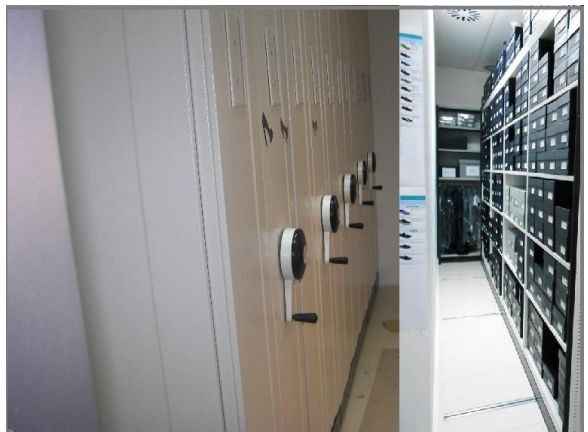

Kara Trading Co. LLC
P.O. Box 56145, Dubai, UAE
Tel +971 4 2226480 / Fax +971 4 2226674
E-mail: info@kara.ae Website: www.kara.ae